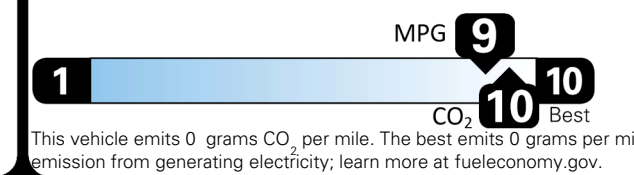

TOTAL PRICE: \$74,310.00

EPA DOT Fuel Economy and Environment

Electric Vehicle

You save \$3,750
in fuel costs over 5 years compared to the average new vehicle.

Annual fuel cost \$950

Fuel Economy & Greenhouse Gas Rating (tailpipe only)

Smog Rating (tailpipe only)

Actual results will vary for many reasons, including driving conditions and how you drive and maintain your vehicle. The average new vehicle gets 29 MPG and costs \$8,500 to fuel over 5 years. Cost estimates are based on 15,000 miles per year at \$0.17 per kW-hr. MPGe is miles per gasoline gallon equivalent. Vehicle emissions are a significant cause of climate change and smog.