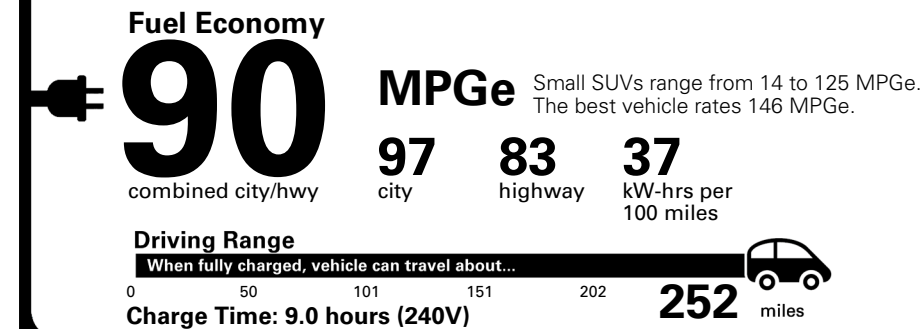

TOTAL PRICE: \$74,310.00

EPA DOT Fuel Economy and Environment

Electric Vehicle

You save \$3,750
in fuel costs over 5 years compared to the average new vehicle.

Annual fuel cost \$950

Fuel Economy & Greenhouse Gas Rating (tailpipe only)

Smog Rating (tailpipe only)

Actual results will vary for many reasons, including driving conditions and how you drive and maintain your vehicle. The average new vehicle gets 29 MPG and costs \$8,500 to fuel over 5 years. Cost estimates are based on 15,000 miles per year at \$0.17 per kW-hr. MPGe is miles per gasoline gallon equivalent. Vehicle emissions are a significant cause of climate change and smog.