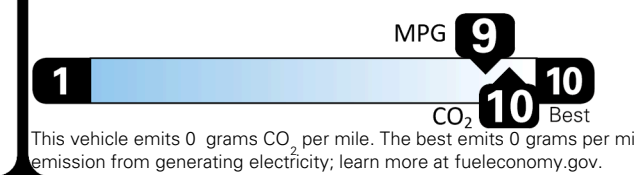

TOTAL PRICE: \$74,310.00

70 A 0746QCARME

EPA DOT Fuel Economy and Environment

Electric Vehicle

You save \$3,750
in fuel costs over 5 years compared to the average new vehicle.

Annual fuel cost \$950

Fuel Economy & Greenhouse Gas Rating (tailpipe only)

Smog Rating (tailpipe only)

Actual results will vary for many reasons, including driving conditions and how you drive and maintain your vehicle. The average new vehicle gets 29 MPG and costs \$8,500 to fuel over 5 years. Cost estimates are based on 15,000 miles per year at \$0.17 per kW-hr. MPGe is miles per gasoline gallon equivalent. Vehicle emissions are a significant cause of climate change and smog.