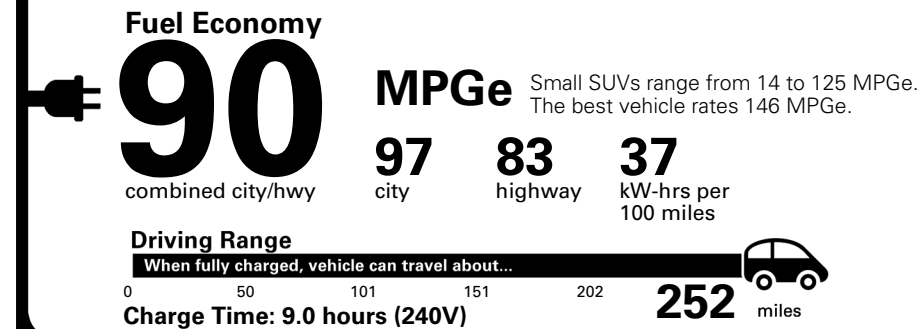

TOTAL PRICE: \$74,310.00

70 A 0746QCARME

EPA DOT Fuel Economy and Environment

Electric Vehicle

You save \$3,750
in fuel costs over 5 years compared to the average new vehicle.

Annual fuel cost \$950

Fuel Economy & Greenhouse Gas Rating (tailpipe only)

Smog Rating (tailpipe only)

Actual results will vary for many reasons, including driving conditions and how you drive and maintain your vehicle. The average new vehicle gets 29 MPG and costs \$8,500 to fuel over 5 years. Cost estimates are based on 15,000 miles per year at \$0.17 per kW-hr. MPGe is miles per gasoline gallon equivalent. Vehicle emissions are a significant cause of climate change and smog.