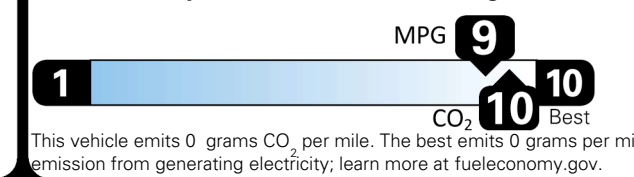

TOTAL PRICE: \$74,950.00

97 A 1306G

EPA DOT Fuel Economy and Environment

Electric Vehicle

You save \$3,750
 in fuel costs over 5 years compared to the average new vehicle.

Annual fuel cost \$950

Fuel Economy & Greenhouse Gas Rating (tailpipe only)

Smog Rating (tailpipe only)

Actual results will vary for many reasons, including driving conditions and how you drive and maintain your vehicle. The average new vehicle gets 29 MPG and costs \$8,500 to fuel over 5 years. Cost estimates are based on 15,000 miles per year at \$0.17 per kW-hr. MPGe is miles per gasoline gallon equivalent. Vehicle emissions are a significant cause of climate change and smog.