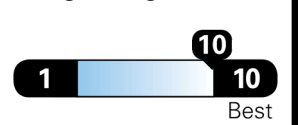

Smog Rating (tailpipe only)

Actual results will vary for many reasons, including driving conditions and how you drive and maintain your vehicle. The average new vehicle gets 29 MPG and costs $8,500 to fuel over 5 years. Cost estimates are based on 15,000 miles per year at $0.17 per kW-hr. MPGe is miles per gasoline gallon equivalent. Vehicle emissions are a significant cause of climate change and smog.

fueleconomy.gov

Calculate personalized estimates and compare vehicles