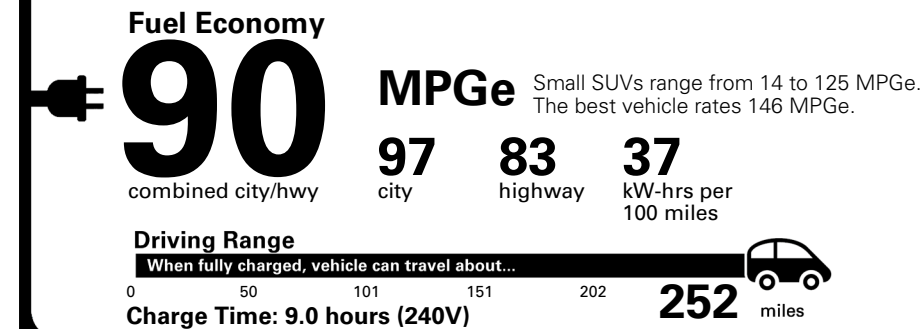

TOTAL PRICE: \$74,950.00

97 A 1306G

EPA DOT Fuel Economy and Environment

Electric Vehicle

You save \$3,750
 in fuel costs over 5 years compared to the average new vehicle.

Annual fuel cost \$950

Fuel Economy & Greenhouse Gas Rating (tailpipe only)

Smog Rating (tailpipe only)

Actual results will vary for many reasons, including driving conditions and how you drive and maintain your vehicle. The average new vehicle gets 29 MPG and costs \$8,500 to fuel over 5 years. Cost estimates are based on 15,000 miles per year at \$0.17 per kW-hr. MPGe is miles per gasoline gallon equivalent. Vehicle emissions are a significant cause of climate change and smog.