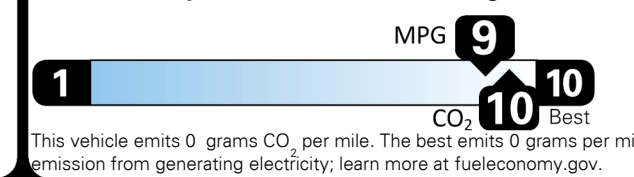

Manufacturer's Suggested Retail Price: \$71,875.00

ADDED FEATURES:

- *SAVILE SILVER(SSS) Paint \$650.00

SOLD TO: MD703
GENESIS OF ROCKVILLE
11411 ROCKVILLE PIKE
ROCKVILLE MD 20852

SHIPPED TO: MD703

VIN: KMUKEDSB6TU030792	EXTERIOR COLOR: SAVILE SILVER	INTERIOR/SEAT COLOR: SKY BLUE/PRUSSIAN
MODEL: W0462AEZ	PORT OF ENTRY: PH	TRANSPORT: TRUCK
EMISSIONS: This vehicle meets emissions requirements in all 50 states and is a CARB certified Zero Emission		ACCESSORY WEIGHT: 0 lbs./ 0 kgs.

Inland Freight & Handling : \$1,495.00

TOTAL PRICE: \$74,020.00

EPA DOT Fuel Economy and Environment

You save \$3,750
in fuel costs over 5 years compared to the average new vehicle.

Annual fuel cost \$950

Fuel Economy & Greenhouse Gas Rating (tailpipe only)

Smog Rating (tailpipe only)

Actual results will vary for many reasons, including driving conditions and how you drive and maintain your vehicle. The average new vehicle gets 29 MPG and costs \$8,500 to fuel over 5 years. Cost estimates are based on 15,000 miles per year at \$0.17 per kW-hr. MPGe is miles per gasoline gallon equivalent. Vehicle emissions are a significant cause of climate change and smog.