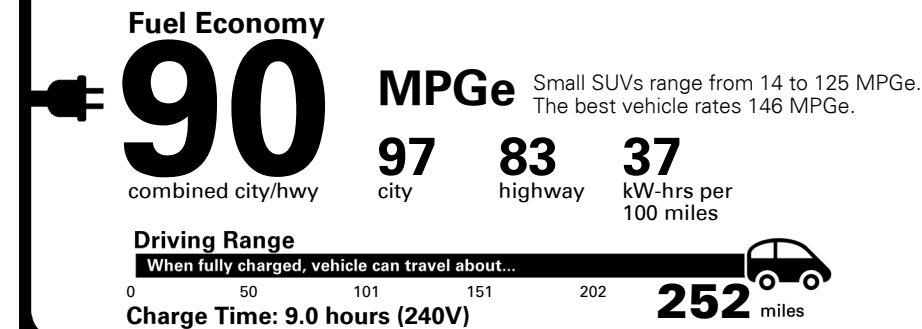

Manufacturer's Suggested Retail Price: \$71,875.00

ADDED FEATURES:

- *SAVILE SILVER(SSS) Paint \$650.00

SOLD TO: MD703
GENESIS OF ROCKVILLE
11411 ROCKVILLE PIKE
ROCKVILLE MD 20852

SHIPPED TO: MD703

VIN: KMUKEDSB6TU030792	EXTERIOR COLOR: SAVILE SILVER	INTERIOR/SEAT COLOR: SKY BLUE/PRUSSIAN
MODEL: W0462AEZ	PORT OF ENTRY: PH	TRANSPORT: TRUCK
EMISSIONS: This vehicle meets emissions requirements in all 50 states and is a CARB certified Zero Emission		ACCESSORY WEIGHT: 0 lbs./ 0 kgs.

Inland Freight & Handling : \$1,495.00

TOTAL PRICE: \$74,020.00

EPA DOT Fuel Economy and Environment

You save \$3,750
in fuel costs over 5 years compared to the average new vehicle.

Annual fuel cost \$950

Fuel Economy & Greenhouse Gas Rating (tailpipe only)

Smog Rating (tailpipe only)

Actual results will vary for many reasons, including driving conditions and how you drive and maintain your vehicle. The average new vehicle gets 29 MPG and costs \$8,500 to fuel over 5 years. Cost estimates are based on 15,000 miles per year at \$0.17 per kW-hr. MPGe is miles per gasoline gallon equivalent. Vehicle emissions are a significant cause of climate change and smog.