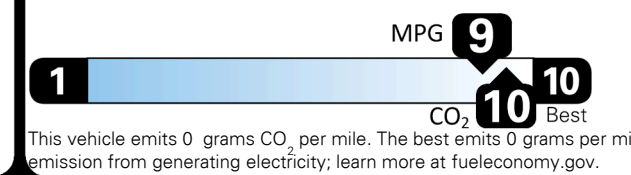

TOTAL PRICE: \$74,190.00

EPA DOT Fuel Economy and Environment

Electric Vehicle

You save \$3,750
in fuel costs over 5 years compared to the average new vehicle.

Annual fuel cost \$950

Fuel Economy & Greenhouse Gas Rating (tailpipe only)