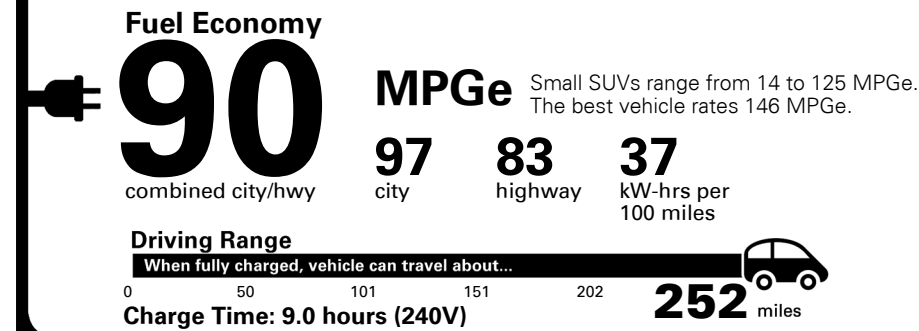

TOTAL PRICE: \$74,190.00

EPA DOT Fuel Economy and Environment

Electric Vehicle

You save \$3,750
in fuel costs over 5 years compared to the average new vehicle.

Annual fuel cost \$950

Fuel Economy & Greenhouse Gas Rating (tailpipe only)

Smog Rating (tailpipe only)

Actual results will vary for many reasons, including driving conditions and how you drive and maintain your vehicle. The average new vehicle gets 29 MPG and costs \$8,500 to fuel over 5 years. Cost estimates are based on 15,000 miles per year at \$0.17 per kW-hr. MPGe is miles per gasoline gallon equivalent. Vehicle emissions are a significant cause of climate change and smog.