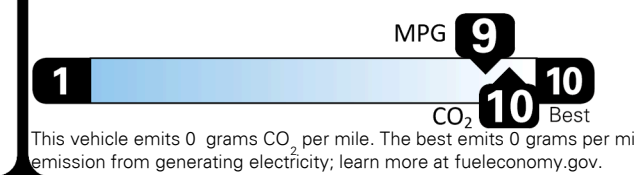

## EPA DOT Fuel Economy and Environment

Electric Vehicle

**You save \$3,750**  
in fuel costs over 5 years compared to the average new vehicle.

**Annual fuel cost \$950**

#### Fuel Economy & Greenhouse Gas Rating (tailpipe only)