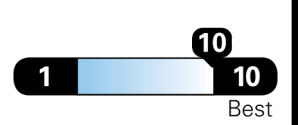

Smog Rating (tailpipe only)

Actual results will vary for many reasons, including driving conditions and how you drive and maintain your vehicle. The average new vehicle gets 29 MPG and costs $8,500 to fuel over 5 years. Cost estimates are based on 15,000 miles per year at $0.17 per kW-hr. MPGe is miles per gasoline gallon equivalent. Vehicle emissions are a significant cause of climate change and smog.

fueleconomy.gov

Calculate personalized estimates and compare vehicles