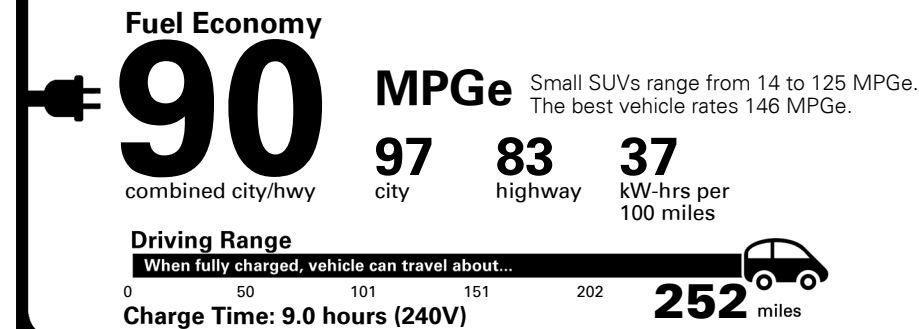

## EPA DOT Fuel Economy and Environment

Electric Vehicle

**You save \$3,750**  
in fuel costs over 5 years compared to the average new vehicle.

**Annual fuel cost \$950**