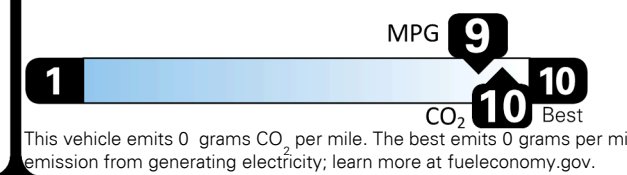

EMISSIONS:
This vehicle meets emissions requirements in all 50 states and is a CARB certified Zero Emission

TOTAL PRICE: \$74,210.00

43 A 0516VASIAN

EPA DOT Fuel Economy and Environment

Electric Vehicle

You save \$3,750
in fuel costs over 5 years compared to the average new vehicle.

Annual fuel cost \$950

Fuel Economy & Greenhouse Gas Rating (tailpipe only)

Smog Rating (tailpipe only)

Actual results will vary for many reasons, including driving conditions and how you drive and maintain your vehicle. The average new vehicle gets 29 MPG and costs \$8,500 to fuel over 5 years. Cost estimates are based on 15,000 miles per year at \$0.17 per kW-hr. MPGe is miles per gasoline gallon equivalent. Vehicle emissions are a significant cause of climate change and smog.