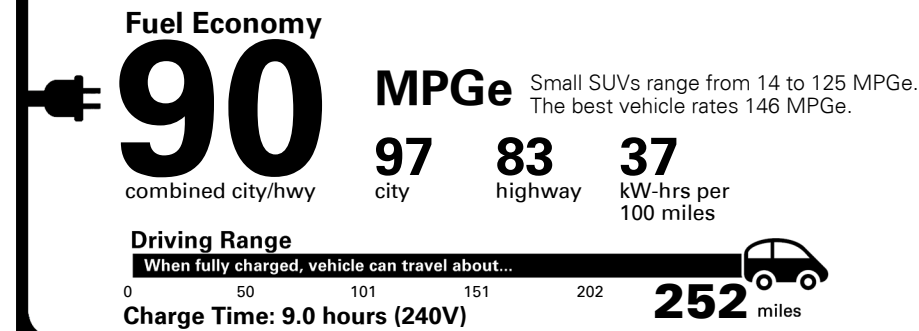

EMISSIONS:
This vehicle meets emissions requirements in all 50 states and is a CARB certified Zero Emission

TOTAL PRICE: \$74,210.00

43 A 0516VASIAN

EPA DOT Fuel Economy and Environment

Electric Vehicle

You save \$3,750
in fuel costs over 5 years compared to the average new vehicle.

Annual fuel cost \$950

Fuel Economy & Greenhouse Gas Rating (tailpipe only)

Smog Rating (tailpipe only)

Actual results will vary for many reasons, including driving conditions and how you drive and maintain your vehicle. The average new vehicle gets 29 MPG and costs \$8,500 to fuel over 5 years. Cost estimates are based on 15,000 miles per year at \$0.17 per kW-hr. MPGe is miles per gasoline gallon equivalent. Vehicle emissions are a significant cause of climate change and smog.