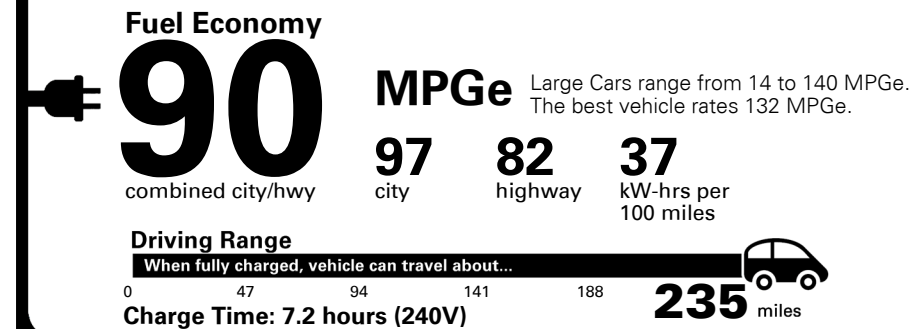

## EPA DOT Fuel Economy and Environment

**Electric Vehicle**

**You save \$4,000**  
 in fuel costs over 5 years compared to the average new vehicle.

**Annual fuel cost \$800**

#### Fuel Economy & Greenhouse Gas Rating (tailpipe only)