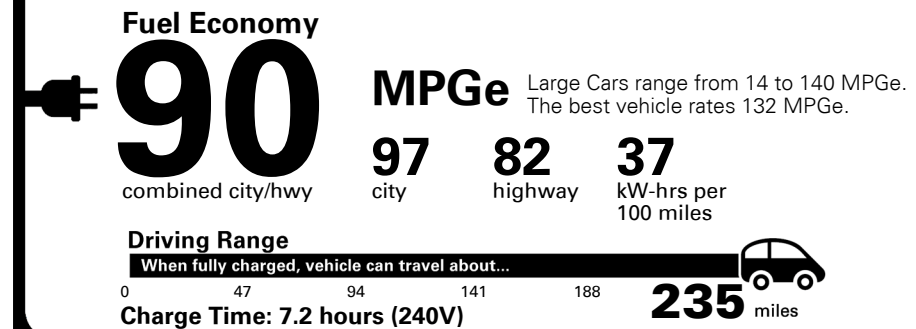

Inland Freight & Handling : \$1,125.00

TOTAL PRICE: \$71,365.00

EPA DOT Fuel Economy and Environment

Electric Vehicle

You save \$4,000
in fuel costs over 5 years
compared to the average new vehicle.

Annual fuel cost \$800

Fuel Economy & Greenhouse Gas Rating (tailpipe only)

Smog Rating (tailpipe only)

Actual results will vary for many reasons, including driving conditions and how you drive and maintain your vehicle. The average new vehicle gets 28 MPG and costs \$8,000 to fuel over 5 years. Cost estimates are based on 15,000 miles per year at \$0.14 per kW-hr. MPGe is miles per gasoline gallon equivalent. Vehicle emissions are a significant cause of climate change and smog.