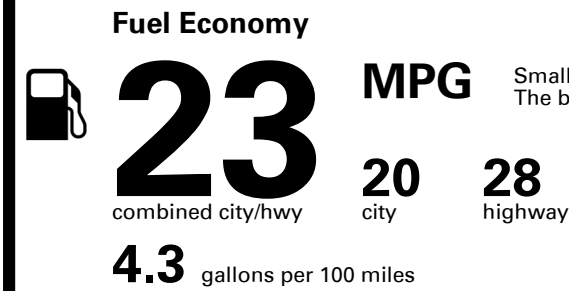

## EPA DOT Fuel Economy and Environment

Gasoline Vehicle

Small SUVs range from 14 to 125 MPG. The best vehicle rates 146 MPGe.

**You spend \$5,000**  
**more in fuel costs over 5 years**  
compared to the average new vehicle.