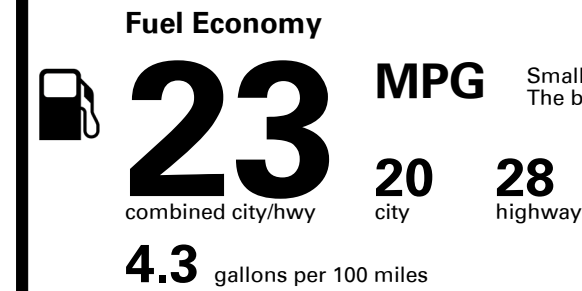

TOTAL PRICE: \$53,690.00

EPA DOT Fuel Economy and Environment

Gasoline Vehicle

Small SUVs range from 14 to 125 MPG. The best vehicle rates 146 MPGe.

You spend \$5,000
more in fuel costs over 5 years
compared to the average new vehicle.