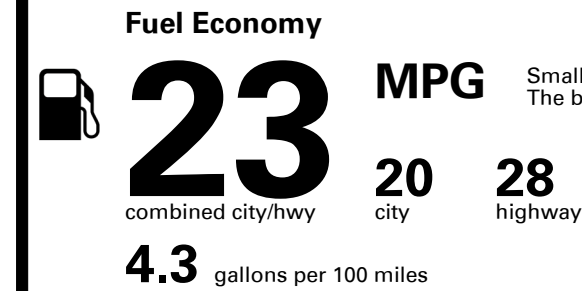

## EPA DOT Fuel Economy and Environment

Gasoline Vehicle

Small SUVs range from 14 to 125 MPG. The best vehicle rates 146 MPGe.

**You spend \$5,000**  
 more in fuel costs over 5 years compared to the average new vehicle.