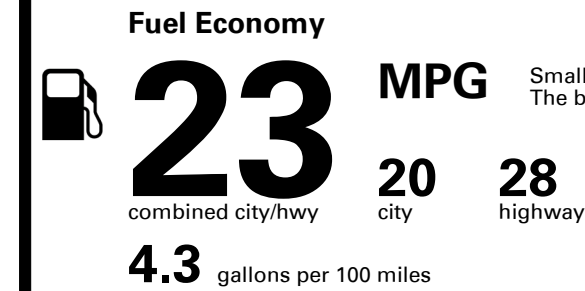

## EPA DOT Fuel Economy and Environment

Gasoline Vehicle

Small SUVs range from 14 to 125 MPG. The best vehicle rates 146 MPGe.

**You spend \$5,000**  
 more in fuel costs over 5 years compared to the average new vehicle.