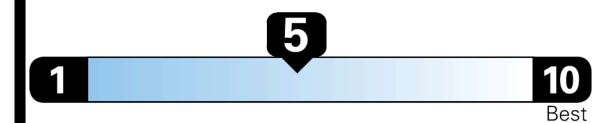

EPA DOT Fuel Economy and Environment

Gasoline Vehicle

Fuel Economy

23 MPG
combined city/hwy

20 city
28 highway

4.3 gallons per 100 miles

Small SUVs range from 14 to 125 MPG. The best vehicle rates 146 MPGe.

You spend $5,000
more in fuel costs over 5 years
compared to the average new vehicle.

Annual fuel cost $2,700

Fuel Economy & Greenhouse Gas Rating (tailpipe only)