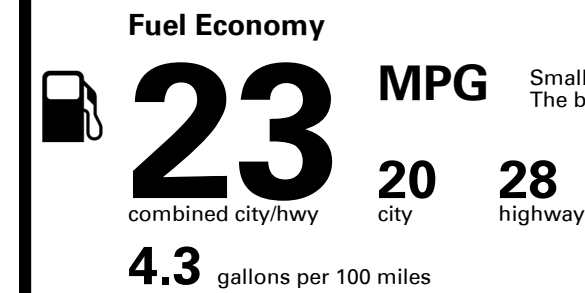

Inland Freight & Handling : \$1,495.00

TOTAL PRICE: \$54,760.00

265 A 2706TFIDEL 4

EPA DOT Fuel Economy and Environment

Gasoline Vehicle

Small SUVs range from 14 to 125 MPG. The best vehicle rates 146 MPGe.

You spend \$5,000
more in fuel costs over 5 years
compared to the average new vehicle.

Annual fuel cost \$2,700

Fuel Economy & Greenhouse Gas Rating (tailpipe only)

Smog Rating (tailpipe only)

This vehicle emits 393 grams CO₂ per mile. The best emits 0 grams per mile (tailpipe only). Producing and distributing fuel also create emissions; learn more at fueleconomy.gov.