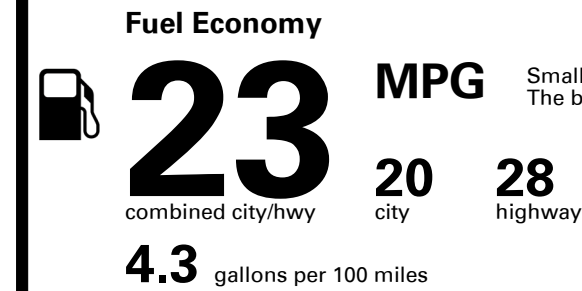

TOTAL PRICE: \$54,760.00

266 A 2716VMORNI 172

EPA DOT Fuel Economy and Environment

Gasoline Vehicle

Small SUVs range from 14 to 125 MPG. The best vehicle rates 146 MPGe.

You spend \$5,000
more in fuel costs over 5 years
compared to the average new vehicle.