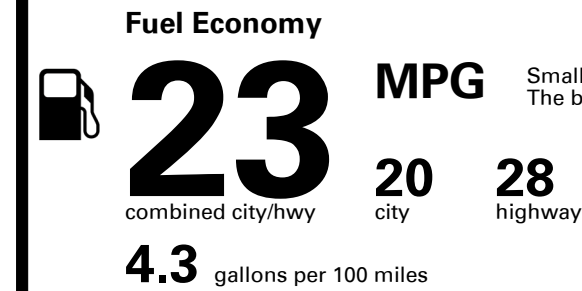

Inland Freight & Handling : \$1,450.00

TOTAL PRICE: \$52,985.00

142 A 1486TASIAN

EPA DOT Fuel Economy and Environment

Gasoline Vehicle

Small SUVs range from 14 to 125 MPG. The best vehicle rates 146 MPGe.

You spend \$5,000
more in fuel costs over 5 years
compared to the average new vehicle.

Annual fuel cost \$2,700

Fuel Economy & Greenhouse Gas Rating (tailpipe only)

Smog Rating (tailpipe only)

This vehicle emits 393 grams CO₂ per mile. The best emits 0 grams per mile (tailpipe only). Producing and distributing fuel also create emissions; learn more at fueleconomy.gov.