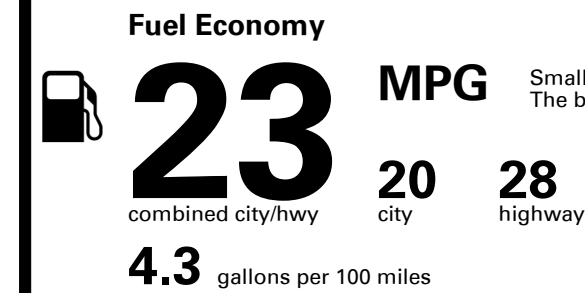

## EPA DOT Fuel Economy and Environment

Gasoline Vehicle

Small SUVs range from 14 to 125 MPG. The best vehicle rates 146 MPGe.

**You spend \$5,000**  
**more in fuel costs over 5 years**  
compared to the average new vehicle.