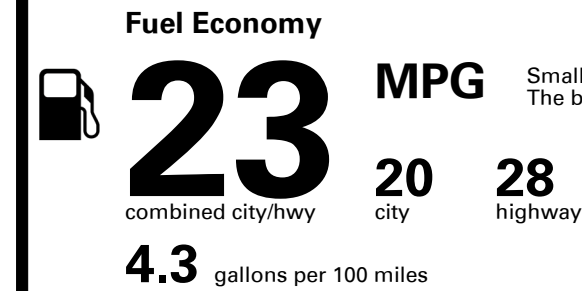

TOTAL PRICE: \$58,780.00

54 A 0746QTITAN

EPA DOT Fuel Economy and Environment

Gasoline Vehicle

Small SUVs range from 14 to 125 MPG. The best vehicle rates 146 MPGe.

You spend \$5,000
more in fuel costs over 5 years
compared to the average new vehicle.