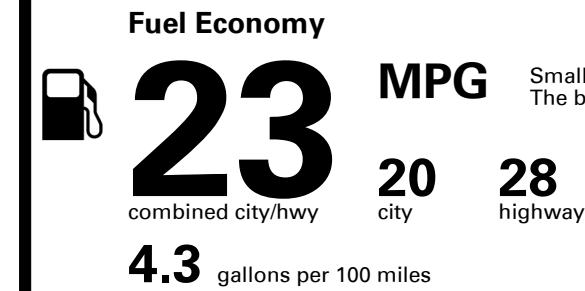

Small SUVs range from 14 to 125 MPG. The best vehicle rates 146 MPGe.

You spend \$5,000
more in fuel costs over 5 years
compared to the average new vehicle.

Annual fuel cost \$2,700

Fuel Economy & Greenhouse Gas Rating (tailpipe only)