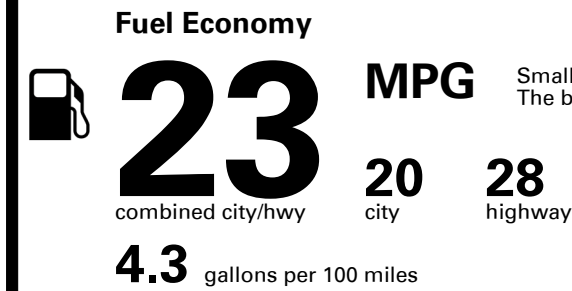

Small SUVs range from 14 to 125 MPG. The best vehicle rates 146 MPGe.

You spend \$5,000
more in fuel costs over 5 years
compared to the average new vehicle.

Annual fuel cost \$2,700

Fuel Economy & Greenhouse Gas Rating (tailpipe only)