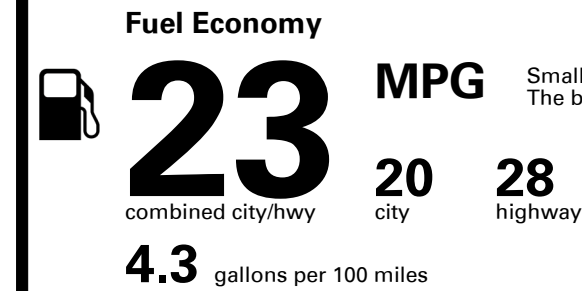

Inland Freight & Handling : \$1,495.00

TOTAL PRICE: \$58,775.00

302 A 3136QGRAND

EPA DOT Fuel Economy and Environment

Gasoline Vehicle

Small SUVs range from 14 to 125 MPG. The best vehicle rates 146 MPGe.

You spend \$5,000
more in fuel costs over 5 years
compared to the average new vehicle.

Annual fuel cost \$2,700

Fuel Economy & Greenhouse Gas Rating (tailpipe only)

Smog Rating (tailpipe only)

This vehicle emits 393 grams CO₂ per mile. The best emits 0 grams per mile (tailpipe only). Producing and distributing fuel also create emissions; learn more at fueleconomy.gov.