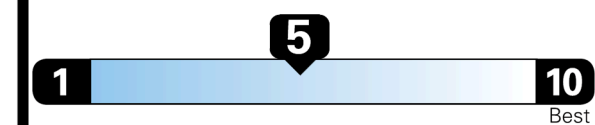

2026 GV70 2.5T ADVANCED AWD

THE GENESIS EXPERIENCE

- 3 Yr / 36K Complimentary Maintenance
- 3 Yr / 36K Complimentary Service Valet *
- 3 Yr Complimentary Map Care
- Complimentary Genesis Connected Services *
- * Exclusions may apply, see retailer for details

STANDARD FEATURES:

ADVANCED SAFETY TECHNOLOGY

- Forward Collision-Avoidance Assist
- Lane Keeping Assist
- Lane Following Assist
- Driver Attention Warning
- Parking Distance Warning
- Blind-Spot Collision Avoidance-Assist
- Rear Cross-Traffic Collision Avoidance-Assist
- Rearview Camera
- Safe Exit Assist
- Forward Attention Warning

POWERTRAIN TECHNOLOGY

- 2.5L Inline 4 Turbo GDI
- 8-speed Automatic Transmission

EXTERIOR

- 19-inch Alloy Wheels
- Power Hands-Free Smart Liftgate w/ Auto Open
- High Beam Assist
- Panoramic Sunroof
- Power Folding Mirrors + Logo Lamp

COMFORT & CONVENIENCE

- Power Driver's Seat w/ Power Lumbar
- Power Front Passenger Seat
- Heated Front Seats
- Smart Cruise Control
- Intelligent Speed Limit Assist
- Highway Driving Assist
- Power Tilt & Telescopic Steering Wheel

COMFORT & CONVENIENCE(cont.)

- Adjustable Interior Ambient Lighting

MULTIMEDIA & CONNECTIVITY

- 27" OLED Instrument Cluster & Navigation
- SiriusXM® Radio w/ 90-day trial subscription; Not Available in AK & HI
- Apple CarPlay® & Android Auto™
- Wireless Phone Charger
- Genesis Connected Services
- Fingerprint Recognition

ADVANCED FEATURES

- Leather Seating Surfaces
- Back Lighting Film Trim
- Front Passenger Seat w/ Power Lumbar
- Bang & Olufsen® Premium Audio
- Surround View Monitor
- Blind-Spot View Monitor
- Parking Collision-Avoidance Assist
- Advanced Rear Occupant Alert
- Ventilated Front Seats
- Heated Steering Wheel

ADDITIONAL STANDARD FEATURES