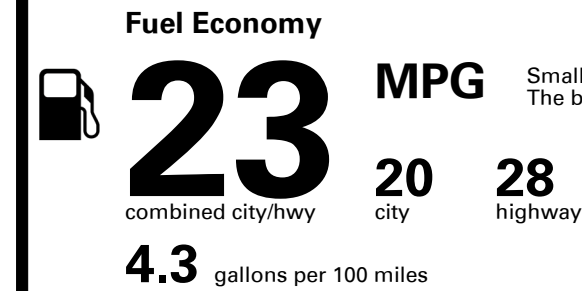

Inland Freight & Handling : \$1,495.00

TOTAL PRICE: \$58,780.00

70 A 0756TMORNI

EPA DOT Fuel Economy and Environment

Gasoline Vehicle

Small SUVs range from 14 to 125 MPG. The best vehicle rates 146 MPGe.

You spend \$5,000
more in fuel costs over 5 years
compared to the average new vehicle.

Annual fuel cost \$2,700

Fuel Economy & Greenhouse Gas Rating (tailpipe only)

Smog Rating (tailpipe only)

This vehicle emits 393 grams CO₂ per mile. The best emits 0 grams per mile (tailpipe only). Producing and distributing fuel also create emissions; learn more at fueleconomy.gov.