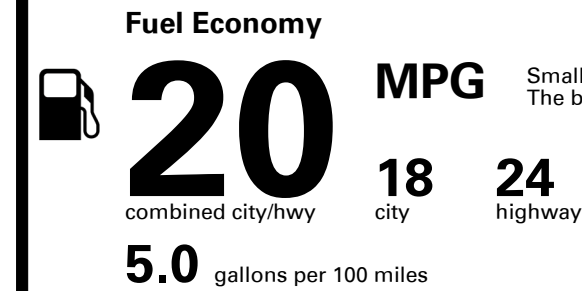

Small SUVs range from 14 to 118 MPG. The best vehicle rates 140 MPGe.

You spend \$6,500
 more in fuel costs over 5 years compared to the average new vehicle.

Annual fuel cost \$3,200

Fuel Economy & Greenhouse Gas Rating (tailpipe only)