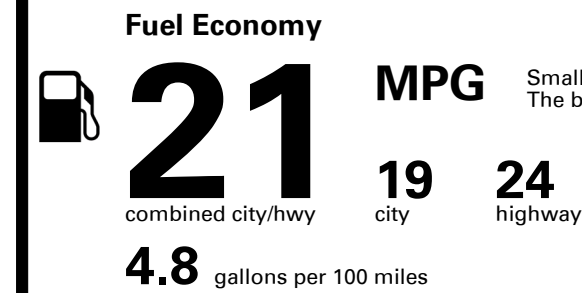

EPA DOT Fuel Economy and Environment

Gasoline Vehicle

Small SUVs range from 14 to 129 MPG. The best vehicle rates 132 MPGe.

You spend \$5,000 more in fuel costs over 5 years compared to the average new vehicle.