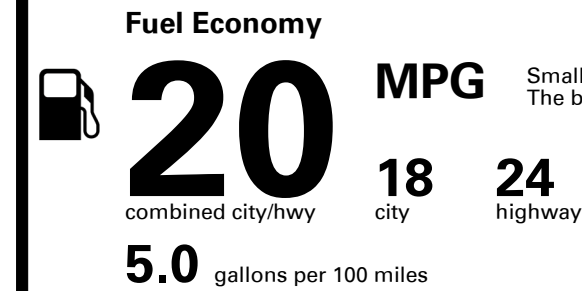

EMISSIONS:
 This vehicle is certified to meet emission requirements in all 50 states

Inland Freight & Handling : \$1,350.00

TOTAL PRICE: \$61,239.00

EPA DOT Fuel Economy and Environment

Gasoline Vehicle

Small SUVs range from 14 to 118 MPG. The best vehicle rates 140 MPGe.

You spend \$6,500
 more in fuel costs over 5 years compared to the average new vehicle.

Annual fuel cost \$3,200

Fuel Economy & Greenhouse Gas Rating (tailpipe only)

Smog Rating (tailpipe only)

This vehicle emits 441 grams CO₂ per mile. The best emits 0 grams per mile (tailpipe only). Producing and distributing fuel also create emissions; learn more at fueleconomy.gov.