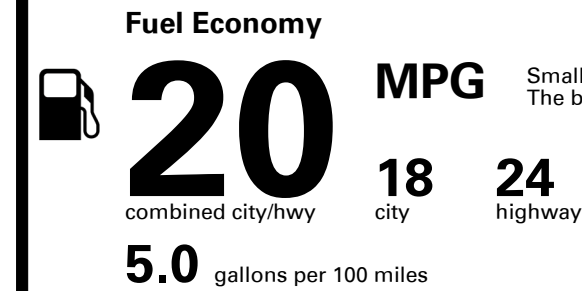

EMISSIONS:
 This vehicle is certified to meet emission requirements in all 50 states

Inland Freight & Handling : \$1,350.00

TOTAL PRICE: \$61,239.00

257 A 2625VARGUS 43

EPA DOT Fuel Economy and Environment

Gasoline Vehicle

Small SUVs range from 14 to 118 MPG. The best vehicle rates 140 MPGe.

You spend \$6,500
more in fuel costs over 5 years
 compared to the average new vehicle.

Annual fuel cost \$3,200

Fuel Economy & Greenhouse Gas Rating (tailpipe only)