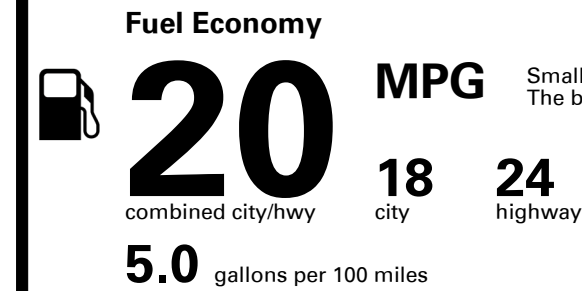

TOTAL PRICE: \$66,745.00

247 A 2605TGLOVI 1

EMISSIONS:
 This vehicle is certified to meet emission requirements in all 50 states

EPA DOT Fuel Economy and Environment

Gasoline Vehicle

Small SUVs range from 14 to 118 MPG. The best vehicle rates 140 MPGe.

You spend \$6,500
 more in fuel costs over 5 years compared to the average new vehicle.

Annual fuel cost \$3,200

Fuel Economy & Greenhouse Gas Rating (tailpipe only)

Smog Rating (tailpipe only)

This vehicle emits 441 grams CO₂ per mile. The best emits 0 grams per mile (tailpipe only). Producing and distributing fuel also create emissions; learn more at fueleconomy.gov.