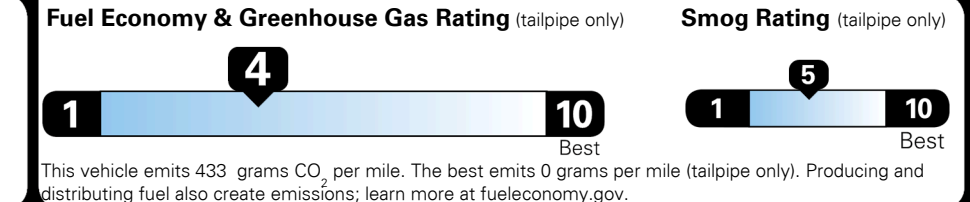

ADDITIONAL STANDARD FEATURES

- Carpeted Floor Mats

Full Tank of Gas

GENESIS WARRANTY

- 5-year / 60,000-mile New Vehicle Warranty*
- 10-year / 100,000-mile Powertrain Warranty*
- 7-year / Unlimited-mile Anti-perforation Warranty*
- * Limited warranties, see dealer for details

Manufacturer's Suggested Retail Price: $64,415.00

ADDED FEATURES:

- *VIK BLACK(PH3) Paint $650.00
- **Accessories**
- *Cargo Blocks $40.00
- *Cargo Net $55.00
- *Cargo Tray $195.00
- *Cargo Cover $215.00
- *First Aid Kit $65.00
- *NFC Key Card $30.00

SOLD TO: NJ713
GENESIS OF DENVER
3103 STATE ROUTE 10 EAST
DENVER NJ 07834

SHIPPED TO: NJ713

VIN: KMUMDDTC8TU283938	EXTERIOR COLOR: VIK BLACK	INTERIOR/SEAT COLOR: SEVILLA RED/OBSIDIAN
MODEL: U0472A65	PORT OF ENTRY: PH	TRANSPORT: TRUCK
EMISSIONS: This vehicle is certified to meet emission requirements in all 50 states		ACCESSORY WEIGHT: 12 lbs./ 6 kgs.

Inland Freight & Handling : $1,495.00

TOTAL PRICE: $67,160.00

EPA DOT Fuel Economy and Environment

Gasoline Vehicle

Fuel Economy

21 MPG
combined city/hwy

18 MPG
city

25 MPG
highway

4.8 gallons per 100 miles

Small SUVs range from 14 to 125 MPG. The best vehicle rates 146 MPGe.

You spend $6,250
more in fuel costs over 5 years
compared to the average new vehicle.

Annual fuel cost $2,950

Actual results will vary for many reasons, including driving conditions and how you drive and maintain your vehicle. The average new vehicle gets 29 MPG and costs $8,500 to fuel over 5 years. Cost estimates are based on 15,000 miles per year at $ 4.15 per gallon. MPGe is miles per gasoline gallon equivalent. Vehicle emissions are a significant cause of climate change and smog.

fueleconomy.gov
Calculate personalized estimates and compare vehicles

GOVERNMENT 5-STAR SAFETY RATINGS

Overall Vehicle Score ★ ★ ★ ★ ★

Based on the combined rating of frontal, side and rollover. Should ONLY be compared to other vehicles of similar size and weight.

Frontal Crash	Driver Passenger	★ ★ ★ ★ ★
Based on the risk of injury in a frontal impact. Should ONLY be compared to other vehicles of similar size and weight.		
Side Crash	Front seat Rear seat	★ ★ ★ ★ ★
Based on the risk of injury in a side impact.		
Rollover		★ ★ ★ ★
Based on the risk of rollover in a single-vehicle crash.		

Manufacturer's suggested retail price includes manufacturer's recommended pre-delivery service. Gasoline license and title fees state and local taxes and dealer installed options and accessories are not included in the manufacturer's suggested retail price. This label has been affixed to this vehicle by Genesis Motor America, pursuant to the requirements of 15 U.S.C. 1231 et seq. which prohibits its removal or alteration prior to delivery to the ultimate purchaser.

Star ratings range from 1 to 5 stars (★★★★★) with 5 being the highest.
Source: National Highway Traffic Safety Administration (NHTSA).
www.safercar.gov or 1-888-327-4236

PARTS CONTENT INFORMATION

FOR VEHICLES IN THIS CARLINE: U.S./CANADIAN PARTS CONTENT: 2 %

MAJOR SOURCES OF FOREIGN PARTS CONTENT: KOREA: 85 %

FOR THIS VEHICLE: FINAL ASSEMBLY POINT: ULSAN, KOREA

COUNTRY OF ORIGIN:

ENGINE: KOREA TRANSMISSION: KOREA

Note: Parts content does not include final assembly, distribution, or other non-parts costs.