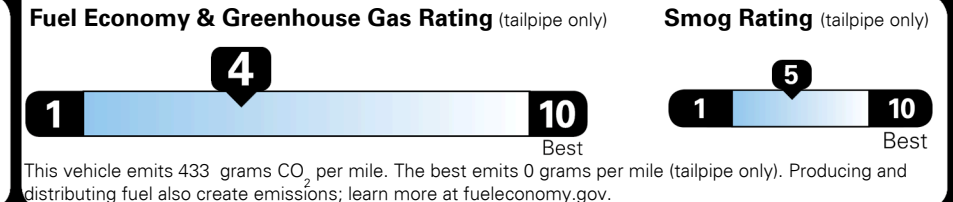

EMISSIONS:
This vehicle is certified to meet emission requirements in all 50 states

TOTAL PRICE: \$67,245.00

EPA DOT Fuel Economy and Environment

Gasoline Vehicle

Fuel Economy

21 MPG
combined city/hwy

18 MPG
city

25 MPG
highway

4.8 gallons per 100 miles

Small SUVs range from 14 to 125 MPG. The best vehicle rates 146 MPGe.

You spend \$6,250
more in fuel costs over 5 years
compared to the average new vehicle.

Annual fuel cost \$2,950