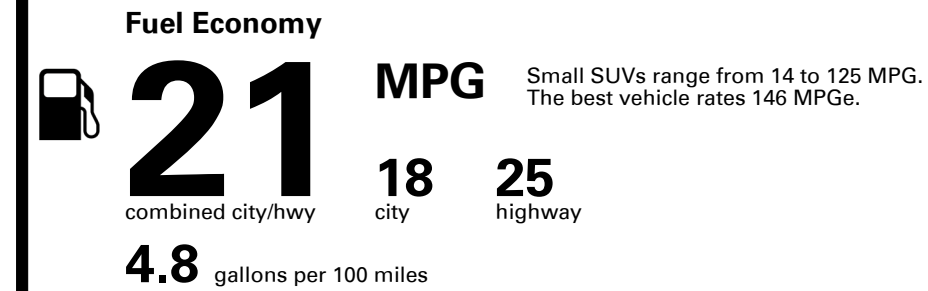

TOTAL PRICE: \$72,415.00

Inland Freight & Handling : \$1,450.00

EPA DOT Fuel Economy and Environment

Gasoline Vehicle

You spend \$6,250
more in fuel costs over 5 years compared to the average new vehicle.