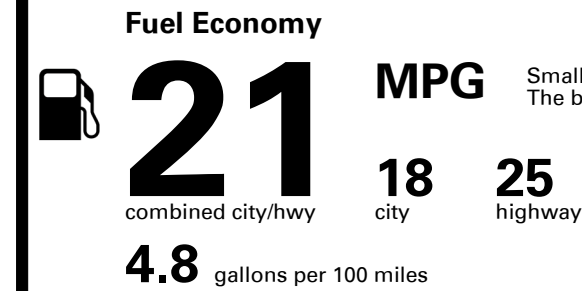

TOTAL PRICE: \$72,600.00

150 A 1546VSILVE 98

EPA DOT Fuel Economy and Environment

Gasoline Vehicle

Small SUVs range from 14 to 125 MPG. The best vehicle rates 146 MPGe.

You spend \$6,250
more in fuel costs over 5 years
compared to the average new vehicle.