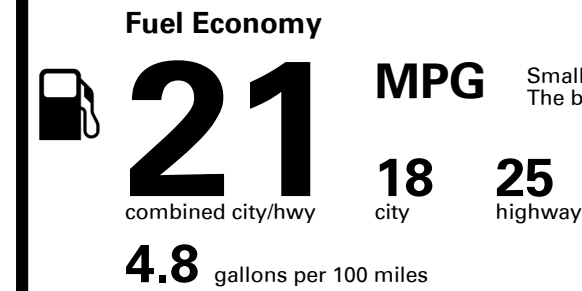

TOTAL PRICE: \$74,270.00

353 A 3636TGLOVI

EMISSIONS:
This vehicle is certified to meet emission requirements in all 50 states

EPA DOT Fuel Economy and Environment

Gasoline Vehicle

Small SUVs range from 14 to 125 MPG. The best vehicle rates 146 MPGe.

You spend \$6,250
more in fuel costs over 5 years
compared to the average new vehicle.

Annual fuel cost \$2,950

Fuel Economy & Greenhouse Gas Rating (tailpipe only)

Smog Rating (tailpipe only)

This vehicle emits 433 grams CO₂ per mile. The best emits 0 grams per mile (tailpipe only). Producing and distributing fuel also create emissions; learn more at fueleconomy.gov.