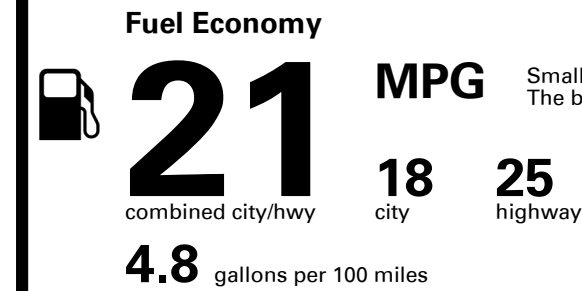

TOTAL PRICE: \$72,700.00

157 A 1626TNESTO 2

Inland Freight & Handling : \$1,450.00

EPA DOT Fuel Economy and Environment

Gasoline Vehicle

Small SUVs range from 14 to 125 MPG. The best vehicle rates 146 MPGe.

You spend \$6,250
more in fuel costs over 5 years
 compared to the average new vehicle.

Annual fuel cost \$2,950

Fuel Economy & Greenhouse Gas Rating (tailpipe only)

Smog Rating (tailpipe only)

This vehicle emits 433 grams CO₂ per mile. The best emits 0 grams per mile (tailpipe only). Producing and distributing fuel also create emissions; learn more at fueleconomy.gov.