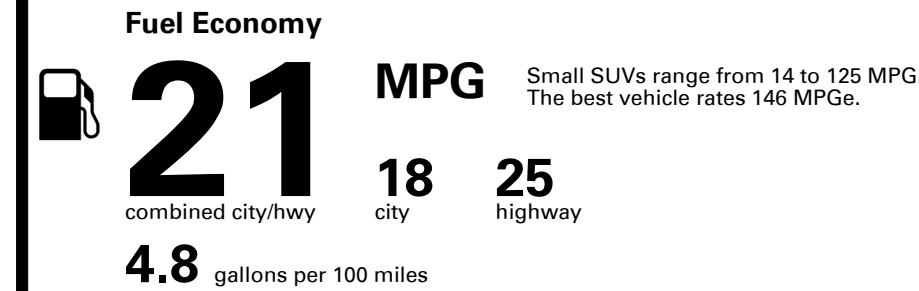

Inland Freight & Handling : \$1,450.00

TOTAL PRICE: \$72,679.00

157 A 1626TNESTO 4

EPA DOT Fuel Economy and Environment

Gasoline Vehicle

You spend \$6,250
more in fuel costs over 5 years
compared to the average new vehicle.

Annual fuel cost \$2,950

Fuel Economy & Greenhouse Gas Rating (tailpipe only)

Smog Rating (tailpipe only)

This vehicle emits 433 grams CO₂ per mile. The best emits 0 grams per mile (tailpipe only). Producing and distributing fuel also create emissions; learn more at fueleconomy.gov.