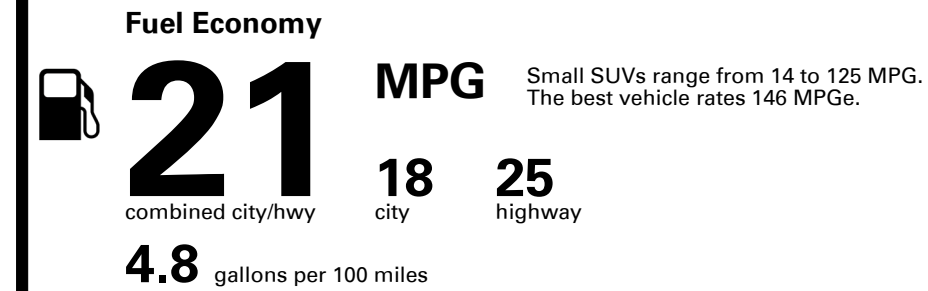

TOTAL PRICE: \$72,905.00

195 A 2026TMORNI 2

Inland Freight & Handling : \$1,495.00

EPA DOT Fuel Economy and Environment

Gasoline Vehicle

You spend \$6,250
more in fuel costs over 5 years
 compared to the average new vehicle.

Annual fuel cost \$2,950

Fuel Economy & Greenhouse Gas Rating (tailpipe only)

Smog Rating (tailpipe only)

This vehicle emits 433 grams CO₂ per mile. The best emits 0 grams per mile (tailpipe only). Producing and distributing fuel also create emissions; learn more at fueleconomy.gov.