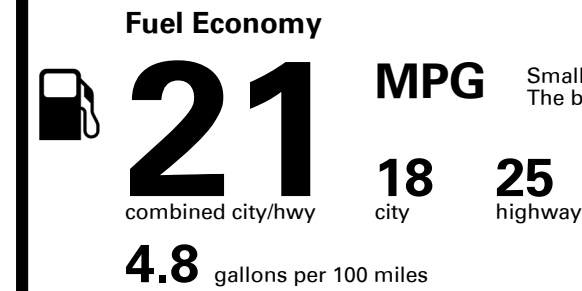

TOTAL PRICE: \$74,035.00

237 A 2436TMORNI 3

Inland Freight & Handling : \$1,495.00

EPA DOT Fuel Economy and Environment

Gasoline Vehicle

Small SUVs range from 14 to 125 MPG. The best vehicle rates 146 MPGe.

You spend \$6,250
more in fuel costs over 5 years
compared to the average new vehicle.

Annual fuel cost \$2,950

Fuel Economy & Greenhouse Gas Rating (tailpipe only)

Smog Rating (tailpipe only)

This vehicle emits 433 grams CO₂ per mile. The best emits 0 grams per mile (tailpipe only). Producing and distributing fuel also create emissions; learn more at fueleconomy.gov.