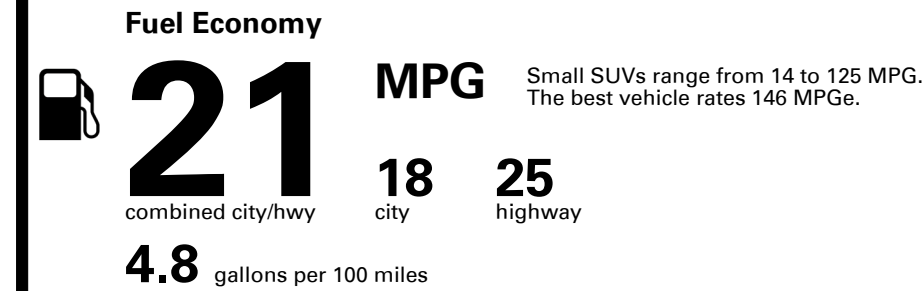

SPORT PRESTIGE FEATURES

- Carbon Fiber Trim
- Heated 2nd Row Seats (Outboard)
- Manual Rear Side Sunshades
- 3-Zone Climate Control
- Head-Up Display
- Nappa Leather Seating Surfaces w/ Microfiber Suede Headliner
- Remote Smart Parking Assist
- 21-inch Alloy Wheels with All-Season tires

ADDITIONAL STANDARD FEATURES

- Carpeted Floor Mats

Full Tank of Gas

GENESIS WARRANTY

- 5-year / 60,000-mile New Vehicle Warranty*
- 10-year / 100,000-mile Powertrain Warranty*
- 7-year / Unlimited-mile Anti-perforation Warranty*
- * Limited warranties, see dealer for details

Manufacturer's Suggested Retail Price: $71,095.00

ADDED FEATURES:

- *VIK BLACK(PH3) Paint $650.00
- Accessories
- *Cargo Mat, Up Seatback $200.00
- *First Aid Kit $65.00
- *G1 Package $750.00
- Tow Hitch & Ball Mount Kit

SOLD TO: VA718
GENESIS OF CHANTILLY
14848 STONECROFT CENTER COURT
CHANTILLY VA 20151

SHIPPED TO: VA718

VIN: KMUMEDTC5TU274093	EXTERIOR COLOR: VIK BLACK	INTERIOR/SEAT COLOR: VANILLA BEIGE/OBSIDIAN
MODEL: U0482A65	PORT OF ENTRY: PH	TRANSPORT: TRUCK
EMISSIONS: This vehicle is certified to meet emission requirements in all 50 states		ACCESSORY WEIGHT: 82 lbs./ 37 kgs.

Inland Freight & Handling : $1,495.00

TOTAL PRICE: $74,255.00

EPA DOT Fuel Economy and Environment

Gasoline Vehicle

You spend $6,250
more in fuel costs over 5 years
compared to the average new vehicle.

Annual fuel cost $2,950

Fuel Economy & Greenhouse Gas Rating (tailpipe only)

Smog Rating (tailpipe only)

This vehicle emits 433 grams CO₂ per mile. The best emits 0 grams per mile (tailpipe only). Producing and distributing fuel also create emissions; learn more at fueleconomy.gov.

Actual results will vary for many reasons, including driving conditions and how you drive and maintain your vehicle. The average new vehicle gets 29 MPG and costs $8,500 to fuel over 5 years. Cost estimates are based on 15,000 miles per year at $ 4.15 per gallon. MPG is miles per gasoline gallon equivalent. Vehicle emissions are a significant cause of climate change and smog.

fueleconomy.gov

Calculate personalized estimates and compare vehicles

GOVERNMENT 5-STAR SAFETY RATINGS

Overall Vehicle Score ★ ★ ★ ★ ★

Based on the combined rating of frontal, side and rollover. Should ONLY be compared to other vehicles of similar size and weight.

Frontal Crash	Driver	★ ★ ★ ★ ★
Passenger		★ ★ ★ ★ ★

Based on the risk of injury in a frontal impact. Should ONLY be compared to other vehicles of similar size and weight.

Side Crash	Front seat	★ ★ ★ ★ ★
Rear seat		★ ★ ★ ★ ★

Based on the risk of injury in a side impact.

Rollover ★ ★ ★ ★

Based on the risk of rollover in a single-vehicle crash.

Star ratings range from 1 to 5 stars (★★★★★) with 5 being the highest.

Source: National Highway Traffic Safety Administration (NHTSA).

www.safercar.gov or 1-888-327-4236

Manufacturer's suggested retail price includes manufacturer's recommended pre-delivery service. Gasoline license and title fees state and local taxes and dealer installed options and accessories are not included in the manufacturer's suggested retail price. This label has been affixed to this vehicle by Genesis Motor America, pursuant to the requirements of 15 U.S.C. 1231 et seq. which prohibits its removal or alteration prior to delivery to the ultimate purchaser.

PARTS CONTENT INFORMATION

FOR VEHICLES IN THIS CARLINE: U.S./CANADIAN PARTS CONTENT: 2 %

MAJOR SOURCES OF FOREIGN PARTS CONTENT: KOREA: 85 %

FOR THIS VEHICLE: FINAL ASSEMBLY POINT: ULSAN, KOREA

COUNTRY OF ORIGIN:

ENGINE: KOREA TRANSMISSION: KOREA

Note: Parts content does not include final assembly, distribution, or other non-parts costs.