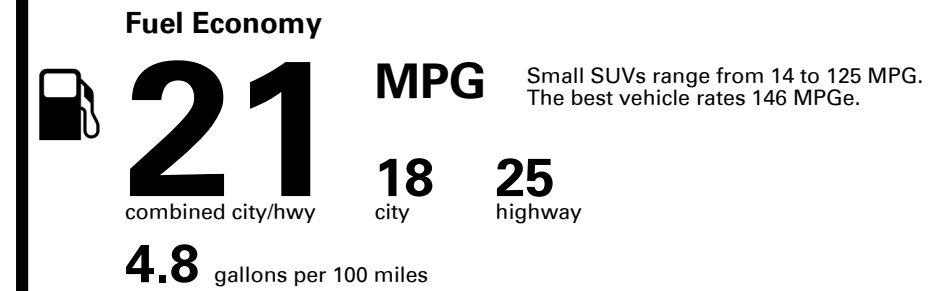

SPORT PRESTIGE FEATURES

- Carbon Fiber Trim
- Heated 2nd Row Seats (Outboard)
- Manual Rear Side Sunshades
- 3-Zone Climate Control
- Head-Up Display
- Nappa Leather Seating Surfaces w/ Microfiber Suede Headliner
- Remote Smart Parking Assist
- 21-inch Alloy Wheels with All-Season tires

ADDITIONAL STANDARD FEATURES

- Carpeted Floor Mats

Full Tank of Gas

GENESIS WARRANTY

- 5-year / 60,000-mile New Vehicle Warranty*
- 10-year / 100,000-mile Powertrain Warranty*
- 7-year / Unlimited-mile Anti-perforation Warranty*
- * Limited warranties, see dealer for details

Manufacturer's Suggested Retail Price: $70,095.00

ADDED FEATURES:

- *UYUNI WHITE(UYH) Paint $650.00

Accessories

- *Cargo Net $50.00
- *Cargo Tray $180.00
- *First Aid Kit $60.00
- *NFC Key Card $30.00

SOLD TO: IL704
GENESIS OF NORTH AURORA
204 HANSEN BOULEVARD
NORTH AURORA IL 60542

SHIPPED TO: IL704

Inland Freight & Handling : $1,450.00

VIN: KMUMEDTC6TU236856	EXTERIOR COLOR: UYUNI WHITE	INTERIOR/SEAT COLOR: OBSIDIAN BLACK/OBSIDIAN
MODEL: U0482A65	PORT OF ENTRY: TC	TRANSPORT: TRUCK
EMISSIONS: This vehicle is certified to meet emission requirements in all 50 states		ACCESSORY WEIGHT: 8 lbs./ 4 kgs.

TOTAL PRICE: $72,515.00

122 A 1316TLIBER 5

EPA DOT Fuel Economy and Environment

Gasoline Vehicle

You spend $6,250
more in fuel costs over 5 years
compared to the average new vehicle.

Annual fuel cost $2,950

Fuel Economy & Greenhouse Gas Rating (tailpipe only)

Smog Rating (tailpipe only)

This vehicle emits 433 grams CO₂ per mile. The best emits 0 grams per mile (tailpipe only). Producing and distributing fuel also create emissions; learn more at fueleconomy.gov.

Actual results will vary for many reasons, including driving conditions and how you drive and maintain your vehicle. The average new vehicle gets 29 MPG and costs $8,500 to fuel over 5 years. Cost estimates are based on 15,000 miles per year at $ 4.15 per gallon. MPGe is miles per gasoline gallon equivalent. Vehicle emissions are a significant cause of climate change and smog.

fueleconomy.gov

Calculate personalized estimates and compare vehicles

GOVERNMENT 5-STAR SAFETY RATINGS

Overall Vehicle Score ★ ★ ★ ★ ★

Based on the combined rating of frontal, side and rollover. Should ONLY be compared to other vehicles of similar size and weight.

Frontal Driver ★ ★ ★ ★

Crash Passenger ★ ★ ★ ★ ★

Based on the risk of injury in a frontal impact. Should ONLY be compared to other vehicles of similar size and weight.

Side Front seat ★ ★ ★ ★ ★

Crash Rear seat ★ ★ ★ ★ ★

Based on the risk of injury in a side impact.

Rollover ★ ★ ★ ★

Based on the risk of rollover in a single-vehicle crash.

Star ratings range from 1 to 5 stars (★★★★★) with 5 being the highest.

Source: National Highway Traffic Safety Administration (NHTSA).

www.safercar.gov or 1-888-327-4236

Manufacturer's suggested retail price includes manufacturer's recommended pre-delivery service. Gasoline license and title fees state and local taxes and dealer installed options and accessories are not included in the manufacturer's suggested retail price. This label has been affixed to this vehicle by Genesis Motor America, pursuant to the requirements of 15 U.S.C. 1231 et seq. which prohibits its removal or alteration prior to delivery to the ultimate purchaser.

PARTS CONTENT INFORMATION

FOR VEHICLES IN THIS CARLINE: U.S./CANADIAN PARTS CONTENT: 2 %

MAJOR SOURCES OF FOREIGN PARTS CONTENT: KOREA: 85 %

FOR THIS VEHICLE: FINAL ASSEMBLY POINT: ULSAN, KOREA

COUNTRY OF ORIGIN:

ENGINE: KOREA

TRANSMISSION: KOREA

Note: Parts content does not include final assembly, distribution, or other non-parts costs.

GENESIS INSPIRATION FOUNDATION

Connecting Youth to Arts Education

VIN: KMUMEDTC6TU236856