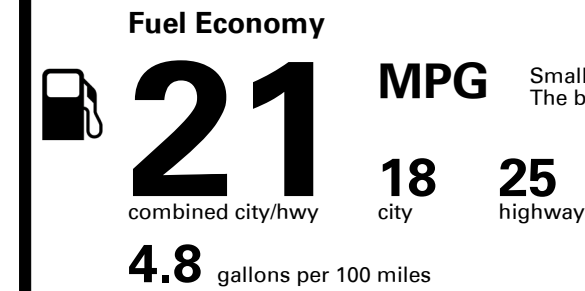

TOTAL PRICE: \$72,635.00

97 A 1026TLAKE 4

EPA DOT Fuel Economy and Environment

Gasoline Vehicle

Small SUVs range from 14 to 125 MPG. The best vehicle rates 146 MPGe.

You spend \$6,250
more in fuel costs over 5 years
compared to the average new vehicle.