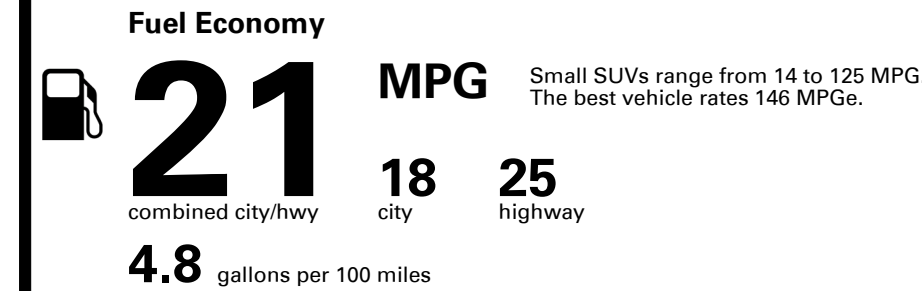

SPORT PRESTIGE FEATURES

- Carbon Fiber Trim
- Heated 2nd Row Seats (Outboard)
- Manual Rear Side Sunshades
- 3-Zone Climate Control
- Head-Up Display
- Nappa Leather Seating Surfaces w/ Microfiber Suede Headliner
- Remote Smart Parking Assist
- 21-inch Alloy Wheels with All-Season tires

ADDITIONAL STANDARD FEATURES

- Carpeted Floor Mats

Full Tank of Gas

GENESIS WARRANTY

- 5-year / 60,000-mile New Vehicle Warranty*
- 10-year / 100,000-mile Powertrain Warranty*
- 7-year / Unlimited-mile Anti-perforation Warranty*
- * Limited warranties, see dealer for details

Manufacturer's Suggested Retail Price: $71,095.00

ADDED FEATURES:

- *UYUNI WHITE(UYH) Paint $650.00

Accessories

- *Cargo Blocks $40.00
- *Cargo Net $55.00
- *Cargo Tray $195.00
- *Cargo Cover $215.00
- *First Aid Kit $65.00
- *Illuminated Door Scuff Plates $425.00
- *NFC Key Card $30.00

SOLD TO: VA701
GENESIS OF ALEXANDRIA
1801 MOUNT VERNON AVE
ALEXANDRIA VA 22301

SHIPPED TO: VA701

Inland Freight & Handling : $1,495.00

VIN: KMUMEDTC8TU257272	EXTERIOR COLOR: UYUNI WHITE	INTERIOR/SEAT COLOR: VANILLA BEIGE/OBSIDIAN
MODEL: U0482A65	PORT OF ENTRY: PH	ACCESSORY WEIGHT: 13 lbs./ 6 kgs.

TOTAL PRICE: $74,265.00

EMISSIONS:
This vehicle is certified to meet emission requirements in all 50 states

EPA DOT Fuel Economy and Environment

Gasoline Vehicle

You spend $6,250
more in fuel costs over 5 years
compared to the average new vehicle.

Annual fuel cost $2,950

Fuel Economy & Greenhouse Gas Rating (tailpipe only)

Smog Rating (tailpipe only)

This vehicle emits 433 grams CO₂ per mile. The best emits 0 grams per mile (tailpipe only). Producing and distributing fuel also create emissions; learn more at fueleconomy.gov.

Actual results will vary for many reasons, including driving conditions and how you drive and maintain your vehicle. The average new vehicle gets 29 MPG and costs $8,500 to fuel over 5 years. Cost estimates are based on 15,000 miles per year at $ 4.15 per gallon. MPG is miles per gasoline gallon equivalent. Vehicle emissions are a significant cause of climate change and smog.

fueleconomy.gov

Calculate personalized estimates and compare vehicles

GOVERNMENT 5-STAR SAFETY RATINGS

Overall Vehicle Score ★ ★ ★ ★ ★

Based on the combined rating of frontal, side and rollover. Should ONLY be compared to other vehicles of similar size and weight.

Frontal	Driver	★ ★ ★ ★ ★
Crash	Passenger	★ ★ ★ ★ ★

Based on the risk of injury in a frontal impact. Should ONLY be compared to other vehicles of similar size and weight.

Side	Front seat	★ ★ ★ ★ ★
Crash	Rear seat	★ ★ ★ ★ ★

Based on the risk of injury in a side impact.

Rollover ★ ★ ★ ★

Based on the risk of rollover in a single-vehicle crash.

Star ratings range from 1 to 5 stars (★★★★★) with 5 being the highest.

Source: National Highway Traffic Safety Administration (NHTSA).

www.safercar.gov or 1-888-327-4236

Manufacturer's suggested retail price includes manufacturer's recommended pre-delivery service. Gasoline license and title fees state and local taxes and dealer installed options and accessories are not included in the manufacturer's suggested retail price. This label has been affixed to this vehicle by Genesis Motor America, pursuant to the requirements of 15 U.S.C. 1231 et seq. which prohibits its removal or alteration prior to delivery to the ultimate purchaser.

PARTS CONTENT INFORMATION

FOR VEHICLES IN THIS CARLINE: U.S./CANADIAN PARTS CONTENT: 2 %

MAJOR SOURCES OF FOREIGN PARTS CONTENT: KOREA: 85 %

FOR THIS VEHICLE: FINAL ASSEMBLY POINT: ULSAN, KOREA

COUNTRY OF ORIGIN:

ENGINE: KOREA TRANSMISSION: KOREA

Note: Parts content does not include final assembly, distribution, or other non-parts costs.