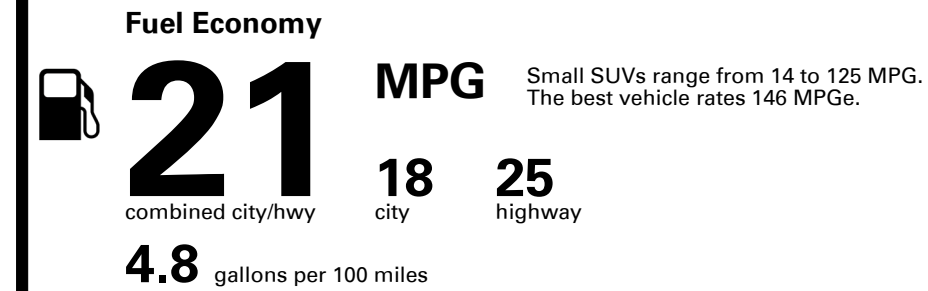

TOTAL PRICE: \$73,855.00

EPA DOT Fuel Economy and Environment

Gasoline Vehicle

You spend \$6,250
more in fuel costs over 5 years
compared to the average new vehicle.

Annual fuel cost \$2,950

Fuel Economy & Greenhouse Gas Rating (tailpipe only)