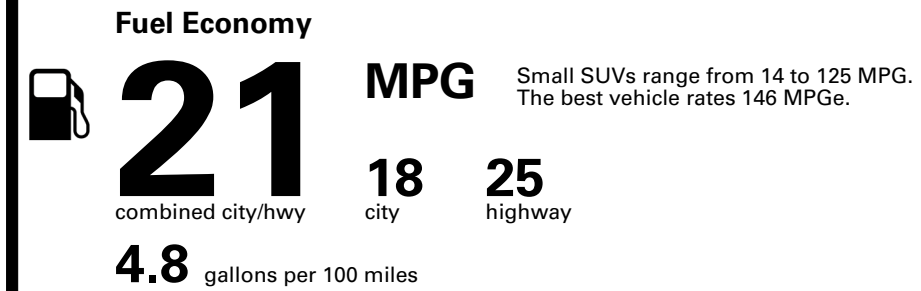

EMISSIONS:
This vehicle is certified to meet emission requirements in all 50 states

TOTAL PRICE: \$73,800.00

156 X 1306PLEIA

EPA DOT Fuel Economy and Environment

Gasoline Vehicle

You spend \$6,250
more in fuel costs over 5 years
compared to the average new vehicle.

Annual fuel cost \$2,950

Fuel Economy & Greenhouse Gas Rating (tailpipe only)

Smog Rating (tailpipe only)

This vehicle emits 433 grams CO₂ per mile. The best emits 0 grams per mile (tailpipe only). Producing and distributing fuel also create emissions; learn more at fueleconomy.gov.