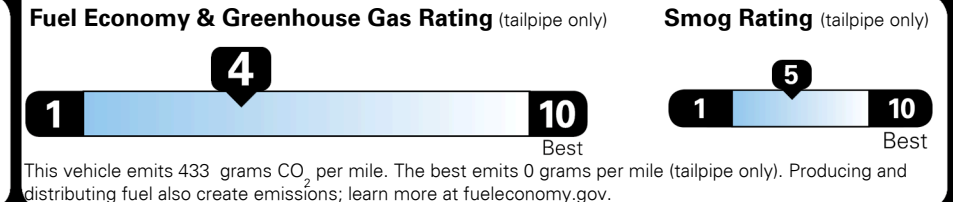

ADDITIONAL STANDARD FEATURES

- Carpeted Floor Mats

Full Tank of Gas

GENESIS WARRANTY

- 5-year / 60,000-mile New Vehicle Warranty*
- 10-year / 100,000-mile Powertrain Warranty*
- 7-year / Unlimited-mile Anti-perforation Warranty*
- * Limited warranties, see dealer for details

Manufacturer's Suggested Retail Price: $70,095.00

ADDED FEATURES:

- *VIK BLACK(PH3) Paint $650.00
- **Accessories**
- *Cargo Net $55.00
- *Roof Rack Cross Bars $520.00
- *Cargo Tray $195.00
- *First Aid Kit $65.00
- *NFC Key Card $30.00

SOLD TO: NJ713
GENESIS OF DENVER
3103 STATE ROUTE 10 EAST
DENVER NJ 07834

SHIPPED TO: NJ713

VIN: KMUMEDTCXTU243048	EXTERIOR COLOR: VIK BLACK	INTERIOR/SEAT COLOR: VANILLA BEIGE/OBSIDIAN
MODEL: U0482A65	PORT OF ENTRY: PH	TRANSPORT: TRUCK
EMISSIONS: This vehicle is certified to meet emission requirements in all 50 states		ACCESSORY WEIGHT: 16 lbs./ 7 kgs.

Inland Freight & Handling : $1,495.00

TOTAL PRICE: $73,105.00

EPA DOT Fuel Economy and Environment

Gasoline Vehicle

Fuel Economy

21 MPG
combined city/hwy

18 MPG
city

25 MPG
highway

4.8 gallons per 100 miles

Small SUVs range from 14 to 125 MPG. The best vehicle rates 146 MPGe.

You spend $6,250
more in fuel costs over 5 years
compared to the average new vehicle.

Annual fuel cost $2,950

Actual results will vary for many reasons, including driving conditions and how you drive and maintain your vehicle. The average new vehicle gets 29 MPG and costs $8,500 to fuel over 5 years. Cost estimates are based on 15,000 miles per year at $ 4.15 per gallon. MPG is miles per gasoline gallon equivalent. Vehicle emissions are a significant cause of climate change and smog.

fueleconomy.gov
Calculate personalized estimates and compare vehicles

Smartphone QR Code

GOVERNMENT 5-STAR SAFETY RATINGS

Overall Vehicle Score ★ ★ ★ ★ ★

Based on the combined rating of frontal, side and rollover. Should ONLY be compared to other vehicles of similar size and weight.

Frontal Crash	Driver Passenger	★ ★ ★ ★ ★
Based on the risk of injury in a frontal impact. Should ONLY be compared to other vehicles of similar size and weight.		
Side Crash	Front seat Rear seat	★ ★ ★ ★ ★
Based on the risk of injury in a side impact.		
Rollover		★ ★ ★ ★
Based on the risk of rollover in a single-vehicle crash.		

Manufacturer's suggested retail price includes manufacturer's recommended pre-delivery service. Gasoline license and title fees state and local taxes and dealer installed options and accessories are not included in the manufacturer's suggested retail price. This label has been affixed to this vehicle by Genesis Motor America, pursuant to the requirements of 15 U.S.C. 1231 et seq. which prohibits its removal or alteration prior to delivery to the ultimate purchaser.

Star ratings range from 1 to 5 stars (★★★★★) with 5 being the highest.
Source: National Highway Traffic Safety Administration (NHTSA).
www.safercar.gov or 1-888-327-4236

PARTS CONTENT INFORMATION

FOR VEHICLES IN THIS CARLINE: U.S./CANADIAN PARTS CONTENT: 2 %

MAJOR SOURCES OF FOREIGN PARTS CONTENT: KOREA: 85 %

FOR THIS VEHICLE: FINAL ASSEMBLY POINT: ULSAN, KOREA

COUNTRY OF ORIGIN:

ENGINE: KOREA TRANSMISSION: KOREA

Note: Parts content does not include final assembly, distribution, or other non-parts costs.