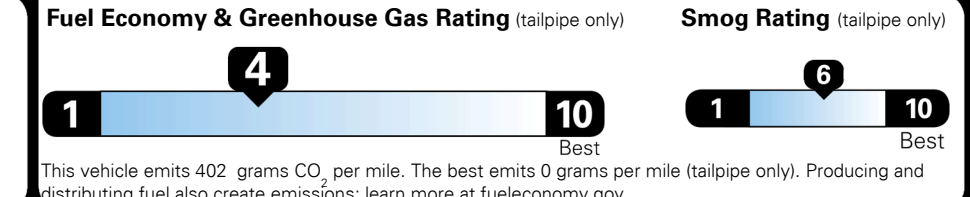

ADDITIONAL STANDARD FEATURES

- Carpeted Floor Mats

Full Tank of Gas

GENESIS WARRANTY

- 5-year / 60,000-mile New Vehicle Warranty*
- 10-year / 100,000-mile Powertrain Warranty*
- 7-year / Unlimited-mile Anti-perforation Warranty*
- * Limited warranties, see dealer for details

Manufacturer's Suggested Retail Price: $58,795.00

ADDED FEATURES:

- *UYUNI WHITE(UYH) Paint $650.00
- Accessories
- *Cargo Net $55.00
- *Cargo Tray $195.00
- *Cargo Cover $215.00
- *First Aid Kit $65.00
- *NFC Key Card $30.00

SOLD TO: NY716
GENESIS OF WHITE PLAINS
300 CENTRAL AVE
WHITE PLAINS NY 10606

SHIPPED TO: NY716

Inland Freight & Handling : $1,495.00

VIN: KMUMFDTB2TU244229	EXTERIOR COLOR: UYUNI WHITE	INTERIOR/SEAT COLOR: OBSIDIAN BLACK/OBSIDIAN
MODEL: U0452A45	PORT OF ENTRY: PH	TRANSPORT: TRUCK
EMISSIONS: This vehicle is certified to meet emission requirements in all 50 states		ACCESSORY WEIGHT: 12 lbs./ 6 kgs.

TOTAL PRICE: $61,500.00

EPA DOT Fuel Economy and Environment

Gasoline Vehicle

Fuel Economy

22 MPG
combined city/hwy

20 MPG
city

26 MPG
highway

Small SUVs range from 14 to 125 MPG. The best vehicle rates 146 MPGe.

4.5 gallons per 100 miles

You spend $5,750
more in fuel costs over 5 years compared to the average new vehicle.

Annual fuel cost $2,850

Actual results will vary for many reasons, including driving conditions and how you drive and maintain your vehicle. The average new vehicle gets 29 MPG and costs $8,500 to fuel over 5 years. Cost estimates are based on 15,000 miles per year at $ 4.15 per gallon. MPGe is miles per gasoline gallon equivalent. Vehicle emissions are a significant cause of climate change and smog.

fueleconomy.gov
Calculate personalized estimates and compare vehicles

Smartphone QR Code

GOVERNMENT 5-STAR SAFETY RATINGS

Overall Vehicle Score ★★★★★

Based on the combined rating of frontal, side and rollover. Should ONLY be compared to other vehicles of similar size and weight.

Frontal	Driver	★★★★★
Crash	Passenger	★★★★★
Side	Front seat	★★★★★
Crash	Rear seat	★★★★★
Rollover		★★★★

Based on the risk of injury in a frontal impact. Should ONLY be compared to other vehicles of similar size and weight.

Based on the risk of injury in a side impact.

Based on the risk of rollover in a single-vehicle crash.

Manufacturer's suggested retail price includes manufacturer's recommended pre-delivery service. Gasoline license and title fees state and local taxes and dealer installed options and accessories are not included in the manufacturer's suggested retail price. This label has been affixed to this vehicle by Genesis Motor America, pursuant to the requirements of 15 U.S.C. 1231 et seq. which prohibits its removal or alteration prior to delivery to the ultimate purchaser.

Star ratings range from 1 to 5 stars (★★★★★) with 5 being the highest.
Source: National Highway Traffic Safety Administration (NHTSA).
www.safercar.gov or 1-888-327-4236

PARTS CONTENT INFORMATION

FOR VEHICLES IN THIS CARLINE: U.S./CANADIAN PARTS CONTENT: 2 %

MAJOR SOURCES OF FOREIGN PARTS CONTENT: KOREA: 85 %

FOR THIS VEHICLE: FINAL ASSEMBLY POINT: ULSAN, KOREA

COUNTRY OF ORIGIN:

ENGINE: KOREA TRANSMISSION: KOREA

Note: Parts content does not include final assembly, distribution, or other non-parts costs.