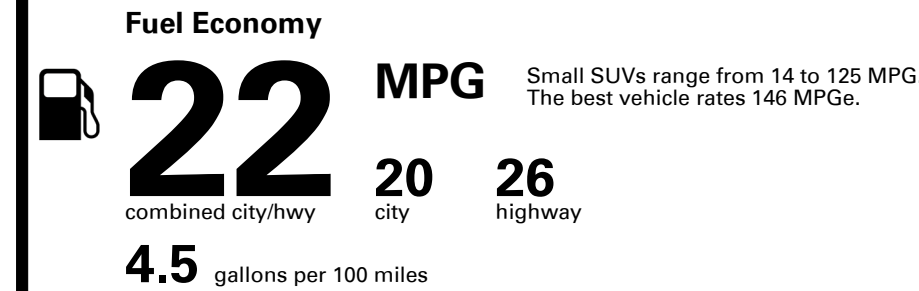

TOTAL PRICE: \$62,170.00

EPA DOT Fuel Economy and Environment

Gasoline Vehicle

You spend \$5,750
more in fuel costs over 5 years compared to the average new vehicle.

Annual fuel cost \$2,850

Fuel Economy & Greenhouse Gas Rating (tailpipe only)