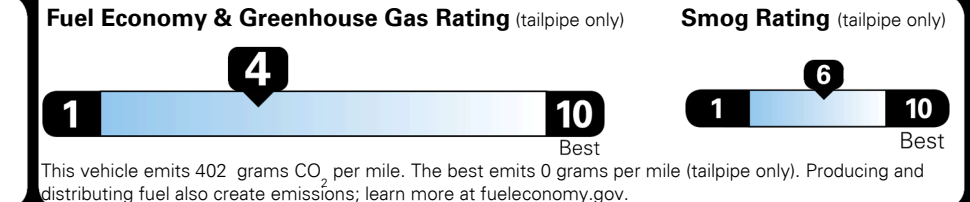

Actual results will vary for many reasons, including driving conditions and how you drive and maintain your vehicle. The average new vehicle gets 29 MPG and costs $8,500 to fuel over 5 years. Cost estimates are based on 15,000 miles per year at $ 4.15 per gallon. MPGe is miles per gasoline gallon equivalent. Vehicle emissions are a significant cause of climate change and smog.

fueleconomy.gov

Calculate personalized estimates and compare vehicles

GOVERNMENT 5-STAR SAFETY RATINGS

Overall Vehicle Score ★★★★★

Based on the combined rating of frontal, side and rollover. Should ONLY be compared to other vehicles of similar size and weight.

Frontal Crash	Driver Passenger	★★★★★
Side Crash	Front seat Rear seat	★★★★★
Rollover		★★★★

Based on the risk of injury in a frontal impact. Should ONLY be compared to other vehicles of similar size and weight.

Based on the risk of injury in a side impact.

Based on the risk of rollover in a single-vehicle crash.

Star ratings range from 1 to 5 stars (★★★★★) with 5 being the highest.
Source: National Highway Traffic Safety Administration (NHTSA).
www.safercar.gov or 1-888-327-4236

Manufacturer's suggested retail price includes manufacturer's recommended pre-delivery service. Gasoline license and title fees state and local taxes and dealer installed options and accessories are not included in the manufacturer's suggested retail price. This label has been affixed to this vehicle by Genesis Motor America, pursuant to the requirements of 15 U.S.C. 1231 et seq. which prohibits its removal or alteration prior to delivery to the ultimate purchaser.

PARTS CONTENT INFORMATION

FOR VEHICLES IN THIS CARLINE: U.S./CANADIAN PARTS CONTENT: 2 %

MAJOR SOURCES OF FOREIGN PARTS CONTENT: KOREA: 85 %

FOR THIS VEHICLE: FINAL ASSEMBLY POINT: ULSAN, KOREA

COUNTRY OF ORIGIN:

ENGINE: KOREA TRANSMISSION: KOREA

Note: Parts content does not include final assembly, distribution, or other non-parts costs.