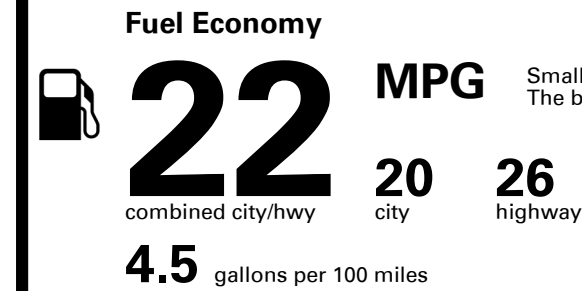

TOTAL PRICE: \$62,940.00

248 A 2496QJIUYA

Inland Freight & Handling : \$1,495.00

EPA DOT Fuel Economy and Environment

Gasoline Vehicle

Small SUVs range from 14 to 125 MPG. The best vehicle rates 146 MPGe.

You spend \$5,750
more in fuel costs over 5 years
compared to the average new vehicle.

Annual fuel cost \$2,850

Fuel Economy & Greenhouse Gas Rating (tailpipe only)

Smog Rating (tailpipe only)

This vehicle emits 402 grams CO₂ per mile. The best emits 0 grams per mile (tailpipe only). Producing and distributing fuel also create emissions; learn more at fueleconomy.gov.