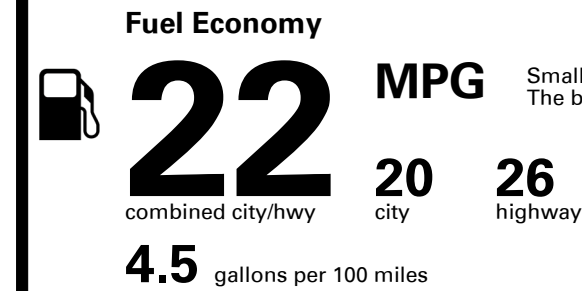

Inland Freight & Handling : \$1,495.00

TOTAL PRICE: \$62,840.00

253 A 2576VSAIC 321

EPA DOT Fuel Economy and Environment

Gasoline Vehicle

Small SUVs range from 14 to 125 MPG. The best vehicle rates 146 MPGe.

You spend \$5,750
more in fuel costs over 5 years
compared to the average new vehicle.

Annual fuel cost \$2,850

Fuel Economy & Greenhouse Gas Rating (tailpipe only)

Smog Rating (tailpipe only)

This vehicle emits 402 grams CO₂ per mile. The best emits 0 grams per mile (tailpipe only). Producing and distributing fuel also create emissions; learn more at fueleconomy.gov.