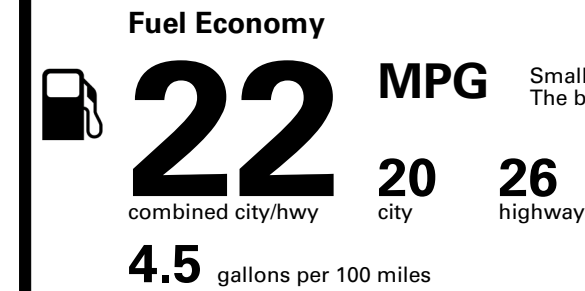

Inland Freight & Handling : \$1,495.00

TOTAL PRICE: \$62,790.00

EPA DOT Fuel Economy and Environment

Gasoline Vehicle

Small SUVs range from 14 to 125 MPG. The best vehicle rates 146 MPGe.

You spend \$5,750
more in fuel costs over 5 years
compared to the average new vehicle.